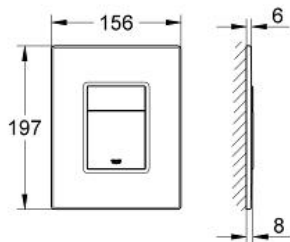

SKATE COSMOPOLITAN

Flush plate

MODEL # 38914XN0

Pure Freude
an Wasser

GROHE

Product Description:
SKATE COSMOPOLITAN
Flush plate

Standard Specification:
for dual flush or start & stop actuation
for pneumatic drop valve AV1
for vertical and horizontal installation
for horizontal installation only
fixing frame with mounting-set
not suitable for flushing cistern 6 l
GROHE StarLight finish
GROHE EcoJoy technology for less water and perfect flow

Color:
□ 38914XN0 black