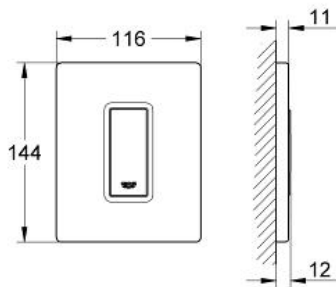

SKATE COSMOPOLITAN

Actuation plate

MODEL # 38784000

Pure Freude
an Wasser

Product Description:
SKATE COSMOPOLITAN
Actuation plate

Standard Specification:
manual activation for urinal
compatible with
Rapido U or Rapido UMB
116 x 144 mm
mechanical functional cartridge
flow pressure min 0.5 bar
operating pressure max 6 bar
1.0 - 6.0 adjustable
GROHE StarLight chrome finish