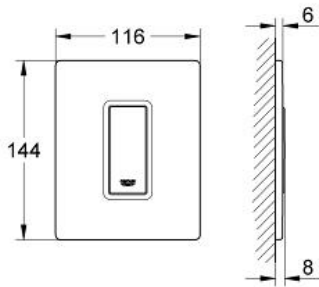

## Actuation plate

MODEL # 38846MF0

Pure Freude  
an Wasser

**GROHE**

**Product Description:**  
**SKATE COSMOPOLITAN**  
**Actuation plate**

**Standard Specification:**  
with glass surface  
made of security glass  
manual activation for urinal  
plastic actuation button, chrome plated  
compatible with

**Rapido U or Rapido UMB**  
fixing frame with mounting-set  
116 x 144 mm  
mechanical functional cartridge  
flow pressure min 0.5 bar  
operating pressure max 6 bar  
1.0 - 6.0 adjustable  
low noise (group II according to  
German noise specification)  
**GROHE StarLight** chrome finish