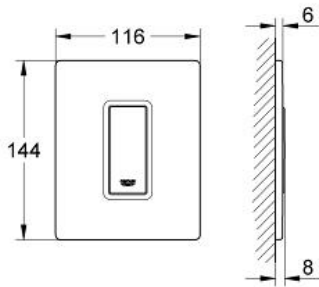

SKATE COSMOPOLITAN

Actuation plate

MODEL # 38846LS0

Pure Freude
an Wasser

Product Description:
SKATE COSMOPOLITAN
Actuation plate

Standard Specification:
with glass surface
made of security glass
manual activation for urinal
plastic actuation button, chrome plated
compatible with

Rapido U or Rapido UMB
fixing frame with mounting-set
116 x 144 mm
mechanical functional cartridge
flow pressure min 0.5 bar
operating pressure max 6 bar
1.0 - 6.0 adjustable

Color:
□ 38846LS0 moon white