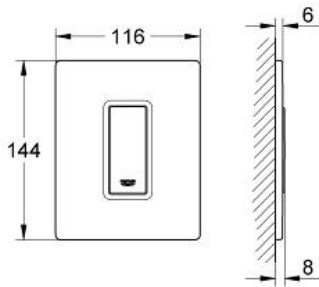

# SKATE COSMOPOLITAN

Actuation plate

MODEL # 38846KS0

Pure Freude  
an Wasser

GROHE

**Product Description:**  
**SKATE COSMOPOLITAN**  
**Actuation plate**

**Standard Specification:**  
with glass surface  
made of security glass  
manual activation for urinal  
plastic actuation button, chrome plated  
compatible with

**Rapido U or Rapido UMB**  
fixing frame with mounting-set  
116 x 144 mm  
mechanical functional cartridge  
flow pressure min 0.5 bar  
operating pressure max 6 bar  
1.0 - 6.0 adjustable

**Color:**  
□ 38846KS0 velvet black