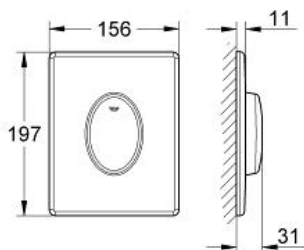

SKATE AIR  
Flush plate  
MODEL # 38564SH0

Pure Freude  
an Wasser

GROHE

**Product Description:**

**SKATE AIR**  
**Flush plate**

**Standard Specification:**

**for single flush actuation**

for pneumatic drop valve

**for vertical installation**

**for horizontal installation only**

**for mounting of small flush plates please order  
inspection shaft 40 911 000 (sold separately)**

**GROHE EcoJoy** technology for less water and perfect flow

**Color:**

□ 38564SH0 alpine white