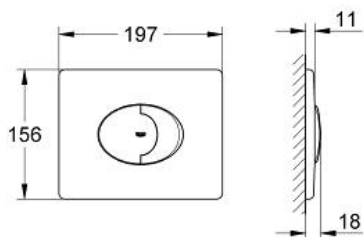

SKATE AIR  
Flush plate  
MODEL # 38506P00

Pure Freude  
an Wasser

GROHE

**Product Description:**

**SKATE AIR**  
**Flush plate**

**Standard Specification:**

for dual flush or start & stop actuation  
for horizontal installation  
for pneumatic drop valve AV1

**for horizontal installation only**

**for mounting of small flush plates please order  
inspection shaft 40 911 000 (sold separately)**

**GROHE EcoJoy** technology for less water and perfect flow

**GROHE StarLight** chrome finish