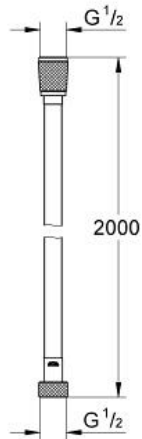

SILVERFLEX
Shower hose 2000
MODEL # 27137000

Pure Freude
an Wasser

GROHE

Product Description:
SILVERFLEX
Shower hose 2000

Standard Specification:
2000 mm
smooth surface for easy cleaning
tensile strength 500 N
pressure resistance up to 5 bar
heat resistance 70°C
AntiFold bendproof
universal connection G 1/2" x 1/2"
Rotation cone for **Twistfree** function
GROHE StarLight chrome finish
blister packaging

Color:
□ 27137000 Chrome