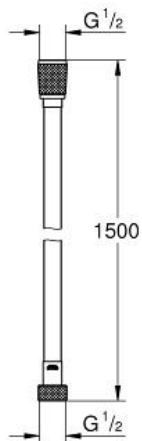

SILVERFLEX LONGLIFE  
Shower hose 1500

MODEL # 26346000

Pure Freude  
an Wasser

**GROHE**

**Product Description:**  
**SILVERFLEX LONGLIFE**  
**Shower hose 1500**

**Standard Specification:**  
1500 mm  
smooth surface for easy cleaning  
Longlife, **7mm bore**  
strengthened model  
tensile strength 500 N  
pressure resistance up to 12 bar  
heat resistance 75°C  
AntiFold bendproof  
universal connection G 1/2" x 1/2"  
Rotation cone for **Twistfree** function  
**GROHE StarLight** chrome finish  
**blister packaging**

**Color:**  
□ 26346000 Chrome