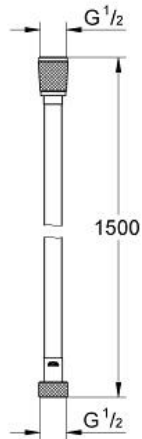

SILVERFLEX  
Shower hose 1500  
MODEL # 28364000

Pure Freude  
an Wasser

**GROHE**

**Product Description:**  
**SILVERFLEX**  
**Shower hose 1500**

**Standard Specification:**  
1500 mm  
smooth surface for easy cleaning  
tensile strength 500 N  
pressure resistance up to 5 bar  
heat resistance 70°C  
AntiFold bendproof  
universal connection G 1/2" x 1/2"  
Rotation cone for **Twistfree** function  
**GROHE StarLight** chrome finish  
**blister packaging**

**Color:**  
□ 28364000 Chrome