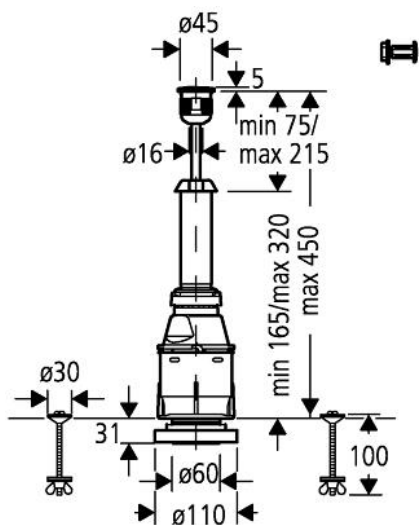

# Servo discharge valve

MODEL # 37085PI0

Pure Freude  
an Wasser

GROHE

### Servo discharge valve

#### Standard Specification:

interruptible flush cycle  
with short discharge valve housing  
decide for maintenance opening  
and complete before installation  
escutcheon  
push button for lid hole  $\varnothing$  40 mm  
GROHE Fresh retrofit set:  
enables access to concealed cistern  
to add a cleaning tablet  
( chlorine free tablets only )