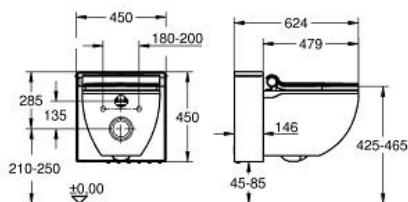

GROHE SENSIA IGS
Shower toilet complete system for
concealed flushing cisterns, wall-
hung

MODEL # 39111SH0

Pure Freude
an Wasser

GROHE

Product Description:

GROHE SENSIA IGS

Shower toilet complete system for concealed flushing cisterns, wall-hung