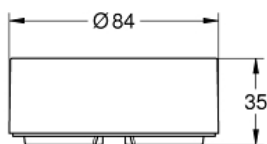

GROHE SENSE
Smart water sensor
MODEL # 22505LN0

Pure Freude
an Wasser

GROHE

Product Description:

GROHE SENSE
Smart water sensor

Standard Specification:

for wireless LAN, battery powered
instant flooding alarm
senses room temperature
receive updates on temperature and humidity once a day
customise settings via GROHE Ondus App for iOS and Android
status indication via LED light, audible alarm and app
for placement on a flat non-conductive surface
supports connections to wireless LAN protected by password of up to 32 characters in length
LongLife Battery: lifetime up to 4 years, depending on the use of the water sensor
including:
- 1 x water sensor
- 3 x AAA batteries included with water sensor
CE approved
wireless LAN 2.4 GHz
Made in Germany