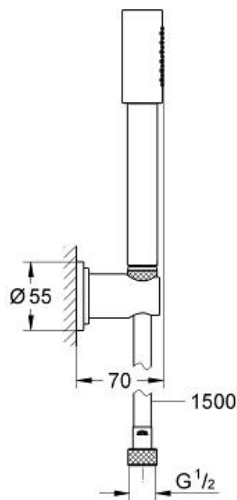

SENA
Wall holder set 1 spray
MODEL # 28348000

Pure Freude
an Wasser

GROHE

Product Description:

SENA

Wall holder set 1 spray

Standard Specification:

metal

hand shower Sena Stick (28 034 000)

wall shower holder (28 690 000)

shower hose (28 151 000)

GROHE DreamSpray perfect spray pattern

GROHE StarLight chrome finish

SpeedClean anti-limescale system

Inner WaterGuide for a longer life

Color:

□ 28348000 Chrome