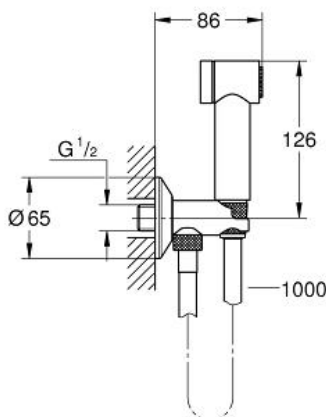

SENA TRIGGER SPRAY 35

Wall holder set with angle valve 1 spray

MODEL # 26329000

Pure Freude
an Wasser

GROHE

Product Description:

SENA TRIGGER SPRAY 35

Wall holder set with angle valve 1 spray

Standard Specification:

Consisting of:

hand shower with trigger control (26 328)

valve with integrated shower holder (26 333 000)

GROHE StarLight chrome finish

SpeedClean anti-limescale system

Twistfree preventing the hose from twisting

Min. recommended pressure 0.5 bar

Please refer to local norms regarding installation.

Color:

□ 26329000 Chrome