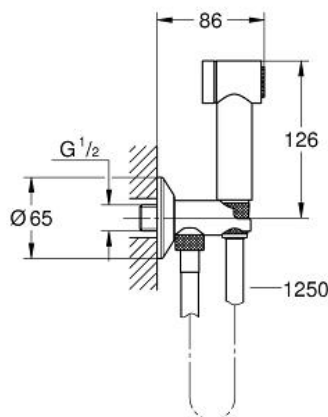

SENA TRIGGER SPRAY 35

Wall holder set with angle valve 1 spray

MODEL # 26332000

Pure Freude
an Wasser

GROHE

Product Description:

SENA TRIGGER SPRAY 35

Wall holder set with angle valve 1 spray

Standard Specification:

Consisting of:

hand shower with trigger control (26 328)

valve with integrated shower holder (26 333 000)

Silverflex Longlife shower hose 1250 mm (26 335 000)

GROHE StarLight chrome finish

SpeedClean anti-limescale system

Twistfree preventing the hose from twisting

Min. recommended pressure 0.5 bar

Please refer to local norms regarding installation.

Color:

□ 26332000 Chrome