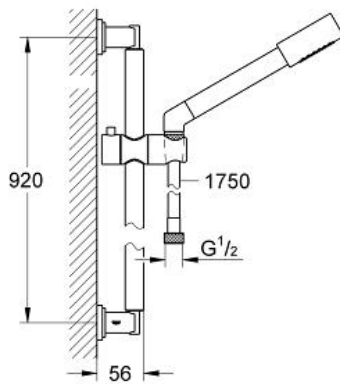

SENA STICK  
Shower rail set 1 spray  
MODEL # 28347000

Pure Freude  
an Wasser

GROHE

**Product Description:**  
**SENA STICK**  
Shower rail set 1 spray

**Standard Specification:**  
hand shower (28 034 000)  
shower rail 900 mm 28 346  
Relaxaflex hose 1750 mm 1/2" x 1/2" (28 154)  
angle adapter (28 389 000)  
**GROHE DreamSpray** perfect spray pattern  
**GROHE StarLight** chrome finish  
**SpeedClean** anti-limescale system  
**Inner WaterGuide** for a longer life

**Color:**  
 28347000 Chrome