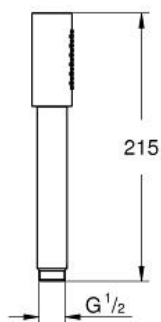

SENA STICK
Hand shower 1 spray
MODEL # 28341000

Pure Freude
an Wasser

GROHE

Product Description:
SENA STICK
Hand shower 1 spray

Standard Specification:

Normal spray
metal
GROHE EcoJoy 9.5 l/min flow limiter
GROHE DreamSpray perfect spray pattern
GROHE StarLight chrome finish
SpeedClean anti-limescale system
Inner WaterGuide for a longer life
Universal Mounting System. Fits all
standard shower hoses