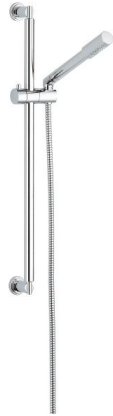

SENA  
Shower rail set 1 spray  
MODEL # 28581000

Pure Freude  
an Wasser

**Product Description:**

**SENA**  
Shower rail set 1 spray

**Standard Specification:**

hand shower Sena Stick (28 034 000)  
shower rail 600 mm (28 580 000)  
Relaxaflex hose 1750 mm 1/2" x 1/2" (28 154)  
angle adapter (28 389 000)

**GROHE DreamSpray** perfect spray pattern

**GROHE StarLight** chrome finish

**SpeedClean** anti-limescale system

**Inner WaterGuide** for a longer life

**Color:**

□ 28581000 Chrome