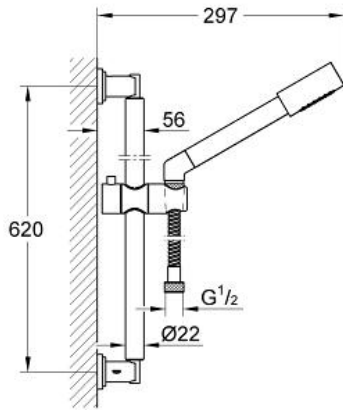

SENA  
Shower rail set 1 spray  
MODEL # 28581000

Pure Freude  
an Wasser

**Product Description:**

**SENA**  
Shower rail set 1 spray

**Standard Specification:**

hand shower Sena Stick (28 034 000)  
shower rail 600 mm (28 580 000)  
Relaxaflex hose 1750 mm 1/2" x 1/2" (28 154)  
angle adapter (28 389 000)

**GROHE DreamSpray** perfect spray pattern

**GROHE StarLight** chrome finish

**SpeedClean** anti-limescale system

**Inner WaterGuide** for a longer life

**Color:**

□ 28581000 Chrome