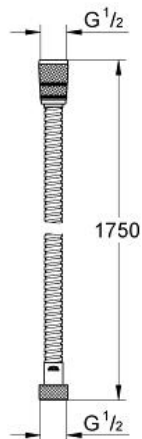

ROTAFLEX METAL LONGLIFE

MODEL # 28025000

Pure Freude
an Wasser

GROHE

Product Description: ROTAFLEX METAL LONGLIFE

Standard Specification:

1750 mm
metal
Longlife, **7mm bore**
strengthened model
tensile strength 500 N
pressure resistance up to 16 bar
heat resistance 75°C
AntiFold bendproof
universal connection G 1/2" x 1/2"
Rotation cone for **Twistfree** function
Cone with silicone tape to prevent
turning of hand shower during usage
GROHE StarLight chrome finish
blister packaging

Color:

□ 28025000 Chrome