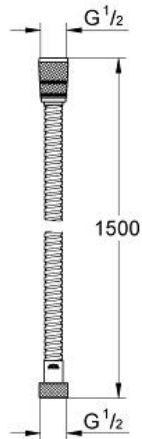

ROTAFLEX METAL LONGLIFE
Metal shower hose 1500

MODEL # 28417000

Pure Freude
an Wasser

GROHE

Product Description:
ROTAFLEX METAL LONGLIFE
Metal shower hose 1500

Standard Specification:
1500 mm
metal
Longlife, **7mm bore**
strengthened model
tensile strength 500 N
pressure resistance up to 16 bar
heat resistance 75°C
AntiFold bendproof
universal connection G 1/2" x 1/2"
Rotation cone for **Twistfree** function
Cone with silicone tape to prevent
turning of hand shower during usage
GROHE StarLight chrome finish
blister packaging

Color:
 28417000 Chrome