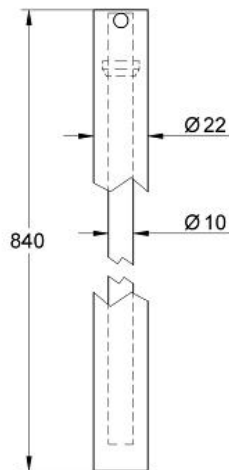

Shower system pipe for retrofitting

MODEL # 48054000

Pure Freude
an Wasser

GROHE

Product Description:

Shower system pipe for retrofitting

Standard Specification:

metal

shower pipe for retrofitting - 15 cm shorter than original shower system pipe

for bath/shower systems: 60 cm shorter than original pipe

GROHE StarLight chrome finish

Color:

□ 48054000 Chrome