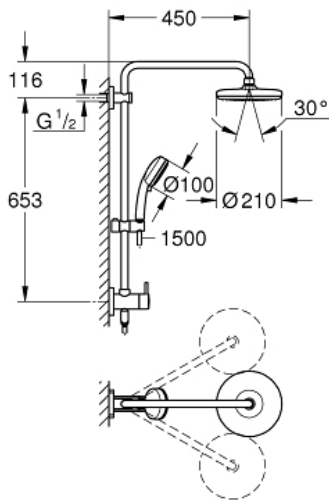

RETROFIT SYSTEM 210  
Shower system with diverter for  
wall mounting

MODEL # 26190001

Pure Freude  
an Wasser

GROHE

**Product Description:**

**RETROFIT SYSTEM 210**  
Shower system with diverter  
for wall mounting

**Standard Specification:**

Consisting of:

horizontal swivable 450 mm projection shower arm

built-in diverter allows change between:

head shower Tempesta 210 (26 410)

Rain spray pattern

**GROHE EcoJoy** 9.5 l/min flow limiter

with ball joint

rotation angle  $\pm 15^\circ$

hand shower New Tempesta Cosmopolitan 100 (27 571 001)

2 spray patterns:

Rain, Jet

**GROHE EcoJoy** 5.7 l/min. flow limiter

adjustable height via gliding element

Rotaflex shower hose 1500 mm 1/2" x 1/2" (28 409)

angle adapter

**GROHE DreamSpray** perfect spray pattern

**GROHE SprayDimmer** (Stepless

flow rate reduction)

**GROHE StarLight** chrome finish

**SpeedClean** anti-limescale system