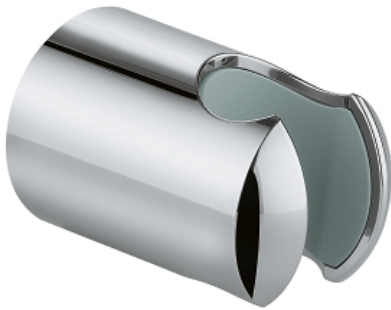

RELEXA
Wall hand Shower holder
MODEL # 28605000

Pure Freude
an Wasser

GROHE

Product Description:

RELEXA

Wall hand Shower holder

Standard Specification:

non-adjustable

GROHE StarLight chrome finish

Color:

28605000 Chrome