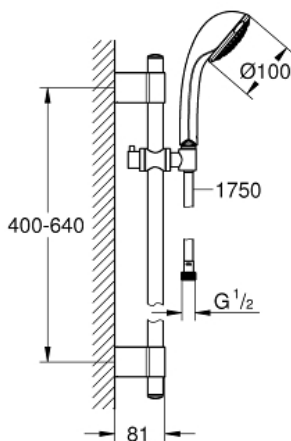

RELEXA 100 TRIO
Shower rail set 3 sprays
MODEL # 28942001

Pure Freude
an Wasser

GROHE

Product Description:
RELEXA 100 TRIO
Shower rail set 3 sprays

Standard Specification:

Consisting of:

Hand shower Relexa Trio (28 793 000)

shower rail, 600 mm (28 797 000)

with wall holders made of metal

Rotaflex shower hose 1750 mm 1/2" x 1/2" (28 410)

GROHE DreamSpray perfect spray pattern

GROHE StarLight chrome finish

GROHE QuickFix Plus installation system

GROHE QuickFix Plus adjustable distance
between brackets, to adapt to existing holes

SpeedClean anti-limescale system

Inner WaterGuide for a longer life

Twistfree preventing the hose from twisting

Color:

□ 28942001 Chrome