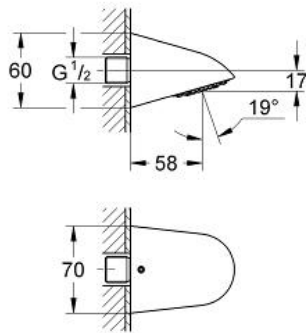

RELEXA 70
Sports head shower 1 spray
MODEL # 28002000

Pure Freude
an Wasser

Product Description:
RELEXA 70
Sports head shower 1 spray

Standard Specification:
low aerosol emission
heavy, cast model
theft proof
connection thread 1/2"
projection 57 mm
flow limiter 9 l/min. and 12 l/min.
GROHE DreamSpray perfect spray pattern
GROHE StarLight chrome finish
SpeedClean anti-limescale system
Inner WaterGuide for a longer life
suicide resistant design
pipe union plug-in for wall connection