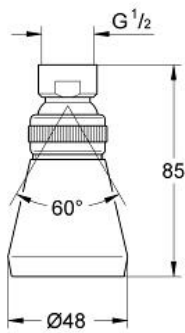

RELEXA PLUS 50
 Head shower 1 spray
 MODEL # 28094000

Pure Freude
 an Wasser

Product Description:
 RELEXA PLUS 50
 Head shower 1 spray

Standard Specification:
 with ball joint
 1/2" connection
GROHE StarLight chrome finish
 adjustable flow rate
 without shower arm