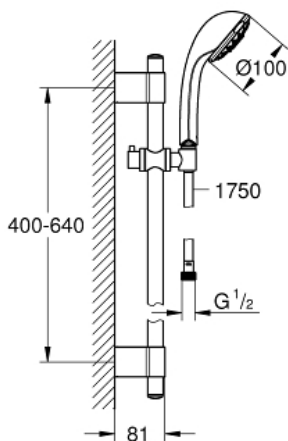

RELEXA 100 FIVE
Shower rail set 5 sprays
MODEL # 28964001

Pure Freude
an Wasser

GROHE

Product Description:
RELEXA 100 FIVE
Shower rail set 5 sprays

Standard Specification:

Consisting of:

Hand shower Relexa Five (28 796 000)

shower rail, 600 mm (28 797 000)

with wall holders made of metal

Rotaflex shower hose 1750 mm 1/2" x 1/2" (28 410)

GROHE DreamSpray perfect spray pattern

GROHE StarLight chrome finish

GROHE QuickFix Plus adjustable distance

between brackets, to adapt to existing holes

SpeedClean anti-limescale system

Inner WaterGuide for a longer life

Twistfree preventing the hose from twisting

Color:

□ 28964001 Chrome