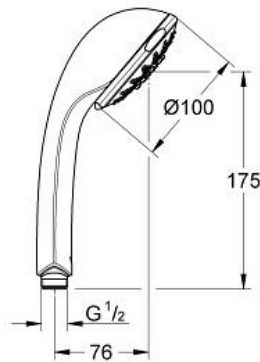

RELEXA 100 FIVE
Hand shower 5 sprays
MODEL # 28796000

Pure Freude
an Wasser

Product Description:
RELEXA 100 FIVE
Hand shower 5 sprays

Standard Specification:
Wide spray / Needle Jet / Rain / Massage /
Champagne spray

GROHE DreamSpray perfect spray pattern

GROHE StarLight chrome finish

SpeedClean anti-limescale system

Inner WaterGuide for a longer life
minimum flow rate 7.5 l/min.

Color:

□ 28796000 Chrome