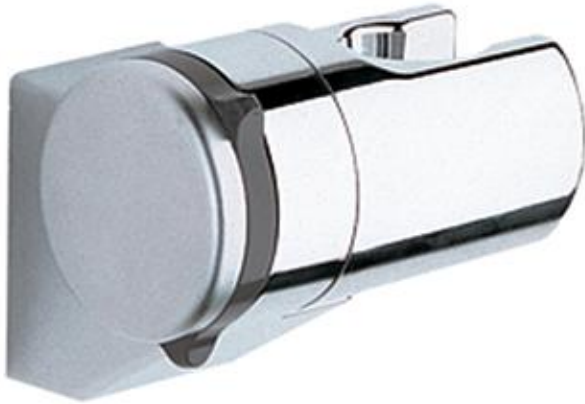

RELEXA
Wall hand Shower holder
MODEL # 28623000

Pure Freude
an Wasser

GROHE

Product Description:
RELEXA
Wall hand Shower holder

Standard Specification:
adjustable
GROHE StarLight chrome finish

Color:
□ 28623000 Chrome