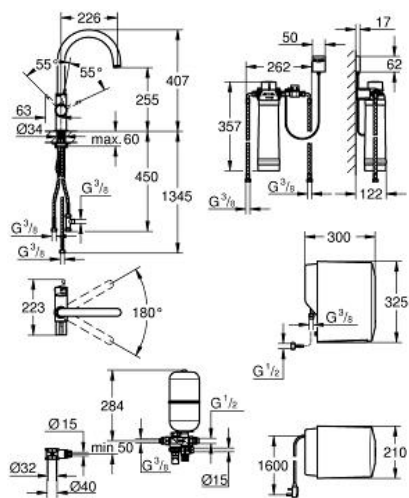

GROHE RED DUO

Kitchen mixer and single-boiler (3 liters)

MODEL # 30058DC0

Pure Freude
an Wasser

GROHE

Product Description:

GROHE RED DUO

Kitchen mixer and single-boiler (3 liters)

Standard Specification:

monobloc installation

C-spout

GROHE ChildLock handle

certified safety handle with a pull and

turn closure

headpart 1/2"

GROHE SilkMove 35 mm ceramic cartridge

GROHE StarLight finish

GROHE CoolTouch

insulated spout

swivel area 180°

separate water ways

flexible connection hoses

protected against backflow

connection for GROHE Red boiler

GROHE Red single boiler

CE approved

power consumption 2100 W

power supply 230 V 50 Hz 30 VA

standby power consumption 15 W

measurements boiler: 325 x 210 x 300 mm

GROHE Blue 600 l filter

Min. recommended pressure 2.0 bar

Color:

□ 30058DC0 supersteel