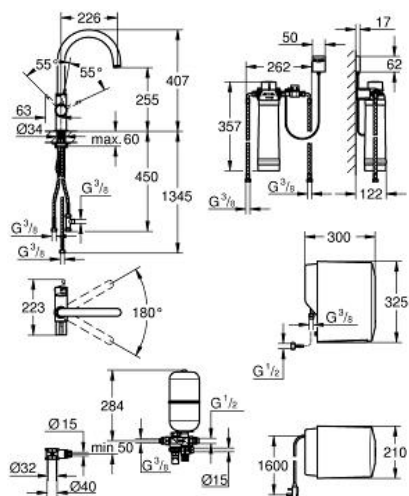

GROHE RED DUO
Kitchen mixer and single-boiler (3
liters)

MODEL # 30058000

Pure Freude
an Wasser

GROHE

Product Description:

GROHE RED DUO
Kitchen mixer and single-boiler (3 liters)

Standard Specification:

monobloc installation
C-spout
GROHE ChildLock handle
certified safety handle with a pull and
turn closure
headpart 1/2"
GROHE SilkMove 35 mm ceramic cartridge
GROHE StarLight finish
GROHE CoolTouch
insulated spout
swivel area 180°
separate water ways
flexible connection hoses
protected against backflow
connection for GROHE Red boiler
GROHE Red single boiler
CE approved
power consumption 2100 W
power supply 230 V 50 Hz 30 VA
standby power consumption 15 W
measurements boiler: 325 x 210 x 300 mm
GROHE Blue 600 l filter
Min. recommended pressure 2.0 bar

Color:

□ 30058000 Chrome