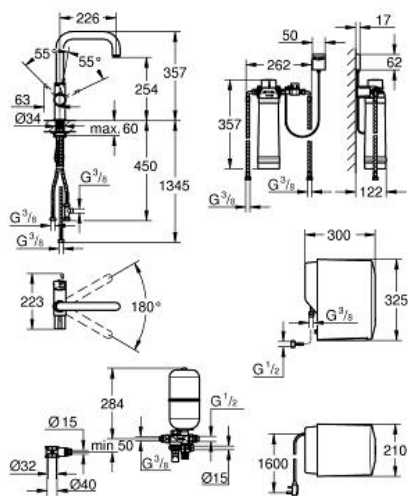

GROHE RED DUO

Kitchen mixer and single-boiler (3 liters)

MODEL # 30153DC0

Pure Freude
an Wasser

GROHE

Product Description:

GROHE RED DUO
Kitchen mixer and single-boiler (3 liters)

Standard Specification:

monobloc installation

U spout

GROHE ChildLock handle

certified safety handle with a pull and

turn closure

headpart 1/2"

GROHE SilkMove 35 mm ceramic cartridge

GROHE StarLight finish

GROHE CoolTouch

insulated spout

swivel area 180°

separate water ways

flexible connection hoses

protected against backflow

connection for GROHE Red boiler

GROHE Red single boiler

CE approved

power consumption 2100 W

power supply 230 V 50 Hz 30 VA

standby power consumption 15 W

measurements boiler: 325 x 210 x 300 mm

GROHE Blue 600 l filter

Min. recommended pressure 2.0 bar

Color:

□ 30153DC0 supersteel