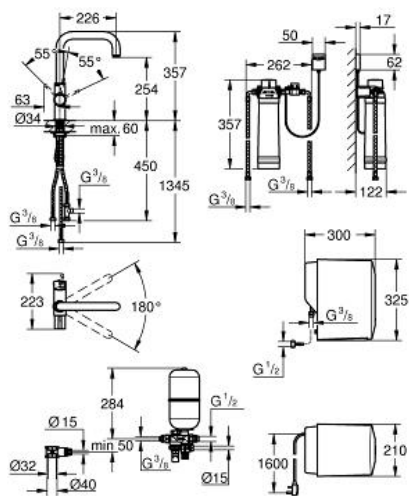

GROHE RED DUO

Kitchen mixer and single-boiler (3 liters)

MODEL # 30153000

Pure Freude
an Wasser

GROHE

Product Description:

GROHE RED DUO

Kitchen mixer and single-boiler (3 liters)

Standard Specification:

monobloc installation

U spout

GROHE ChildLock handle

certified safety handle with a pull and

turn closure

headpart 1/2"

GROHE SilkMove 35 mm ceramic cartridge

GROHE StarLight finish

GROHE CoolTouch

insulated spout

swivel area 180°

separate water ways

flexible connection hoses

protected against backflow

connection for GROHE Red boiler

GROHE Red single boiler

CE approved

power consumption 2100 W

power supply 230 V 50 Hz 30 VA

standby power consumption 15 W

measurements boiler: 325 x 210 x 300 mm

GROHE Blue 600 l filter

Min. recommended pressure 2.0 bar

Color:

□ 30153000 Chrome