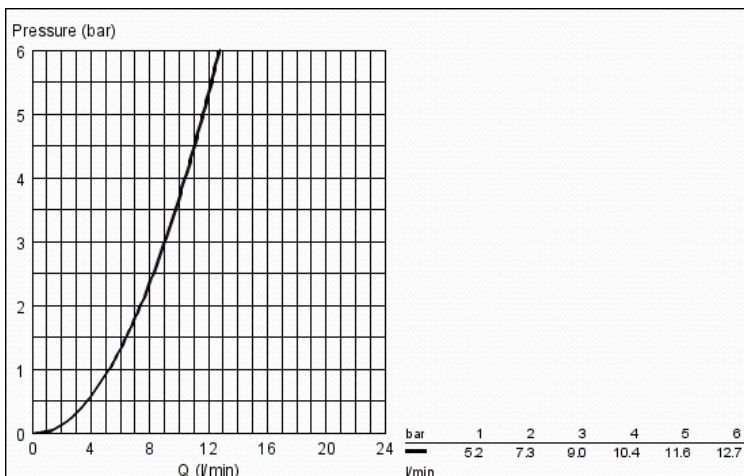

# Rapid SL set for WC

MODEL # 38587000

Pure Freude  
an Wasser

GROHE