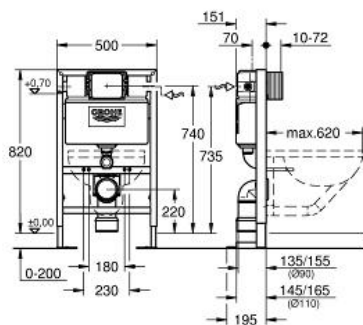

Rapid SL set for WC

MODEL # 38587000

Pure Freude
an Wasser

GROHE

Product Description:

Rapid SL set for WC

Standard Specification:

with flushing cistern 6 - 3 l

0.82 m finished installation height

for free-standing installation, for on-the-wall installations or studded walls

Includes

Frame/cistern for wall hung pan

Noise protection set

Wall brackets for on-the-wall installation (38 558 00M) lockable

Fixing bolts for wc and floor

GROHE Fresh retrofit set:

enables access to concealed cistern

to add a cleaning tablet

(chlorine free tablets only)

Details:

200mm height adjustment, lockable when at required height

distance of fixing bolts 180/230 mm

outlet bend Ø 90 mm

depth adjustable

reducer Ø 90/110 mm

Insulated against condensation

flushing cistern 6 - 9 l

pneumatic discharge valve offering 2 modes of operation: dual flush or single flush

front/top actuation

water supply from left/right or back

including integrated angle valve

and push fit flexible hose union

low noise (group I acc. to

German Noise Specification)

Insulated against condensation

Includes:

½" water supply connection including integrated

angle valve and push fit flexible hose union

inspection shaft incl. protection

during construction phase

wall brackets 38 558 00M (pair) not included and

must be ordered separately

GROHE EcoJoy technology for less water and perfect flow

without wall plate/actuation