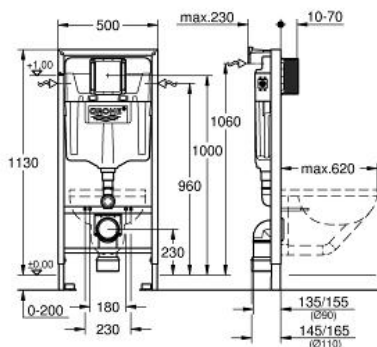

Rapid SL set for WC

MODEL # 38536001

Pure Freude
an Wasser

GROHE

Product Description:

Rapid SL set for WC

Standard Specification:

flushing cistern GD2 , 6 l-2.6 l

1.13 m finished installation height

for on-the-wall installations or studded walls

Includes

Frame/cistern for wall hung pan

Wall brackets for on-the-wall installation (38 558 00M)

Fixing bolts for wc and floor

Details:

200mm height adjustment, lockable when at required height

WC ceramics with small bearing area (< 205 mm)

require additional accessory 38 779 000

distance of fixing bolts 180/230 mm

outlet bend Ø 90 mm

depth adjustable

reducer Ø 90/110 mm

Insulated against condensation

water supply from left/right or back

including integrated angle valve

and push fit flexible hose union

for mounting of small flush plates please order