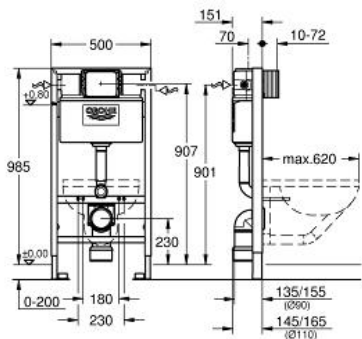

Rapid SL set for WC

MODEL # 38525001

Pure Freude
an Wasser