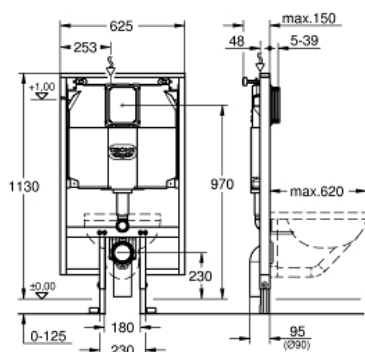

Rapid SL set for WC

MODEL # 38994000

Pure Freude
an Wasser

GROHE

Product Description:

Rapid SL set for WC

Standard Specification:

for small, narrow bathrooms
flushing cistern 80 mm

1.13 m finished installation height

element width 0.62 m

for on-the-wall installations or studded walls

Includes

Frame/cistern for wall hung pan

Wall brackets for on-the-wall installation (38 558 00M)

Fixing bolts for wc and floor

Details:

200mm height adjustment, lockable when at required height

distance of fixing bolts 180/230 mm

outlet bend Ø 90 mm

depth adjustable

reducer Ø 90/110 mm

Insulated against condensation

water supply from top or back

water supply 1/2" and push fit flexible hose union

for mounting of small flush plates please order revision shaft

40 911 000 (sold separately)

Color:

□ 38994000