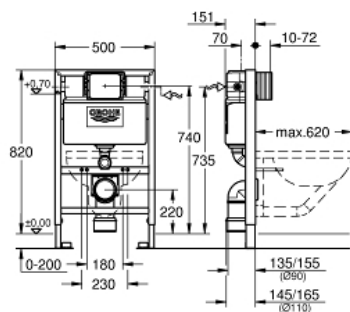

Rapid SL set for WC

MODEL # 38526000

Pure Freude
an Wasser

GROHE

Product Description:

Rapid SL set for WC

Standard Specification:

with flushing cistern 6 - 3 l

0.82 m finished installation height

for on-the-wall installations or studded walls

Includes

Frame/cistern for wall hung pan

Fixing bolts for wc and floor

Details:

200mm height adjustment, lockable when at required height

distance of fixing bolts 180/230 mm

outlet bend \varnothing 90 mm

depth adjustable

reducer \varnothing 90/110 mm

Insulated against condensation

water supply from left/right or back

including integrated angle valve

and push fit flexible hose union

wall brackets 38 558 00M (pair) not included and must be ordered separately

Color:

□ 38526000