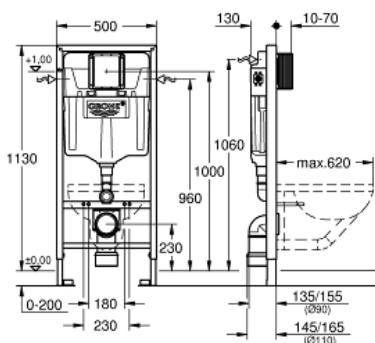

Rapid SL set for WC

MODEL # 38528001

Pure Freude
an Wasser

GROHE

Product Description:

Rapid SL set for WC

Standard Specification:

flushing cistern GD2 , 6 l-2.6 l

1.13 m finished installation height

for on-the-wall installations or studded walls

Includes

Frame/cistern for wall hung pan

Fixing bolts for wc and floor

Details:

200mm height adjustment, lockable when at required height

WC ceramics with small bearing area (< 205 mm)

require additional accessory 38 779 000

distance of fixing bolts 180/230 mm

outlet bend Ø 90 mm

depth adjustable

reducer Ø 90/110 mm

Insulated against condensation

water supply from left/right or back

including integrated angle valve

and push fit flexible hose union

wall brackets 38 558 00M (pair) not included and

must be ordered separately

for mounting of small flush plates please order