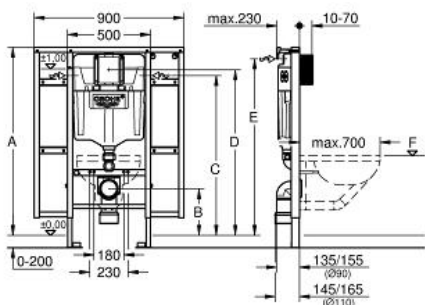

Rapid SL set for WC

MODEL # 39140000

Pure Freude
an Wasser

GROHE

		
A	1130	1080
B	280	230
C	960	910
D	1000	950
E	1060	1010
F	460	410

Product Description:

Rapid SL set for WC

Standard Specification:

flushing cistern GD2 , 6 l-2.6 l

1.13 m finished installation height

with fixing element for back support and bars for the disabled

for WC bowls 70 cm projection

for on-the-wall installations or studded walls

Includes

Frame/cistern for wall hung pan

Wall brackets for on-the-wall installation (38 558 00M)

Fixing bolts for wc and floor

Details:

4 wall brackets

200mm height adjustment, lockable when at required height

distance of fixing bolts 180/230 mm

PP outlet bend Ø 90 mm

depth adjustable

reducer Ø 90/110 mm

Insulated against condensation

water supply from left/right or back

including integrated angle valve

and push fit flexible hose union