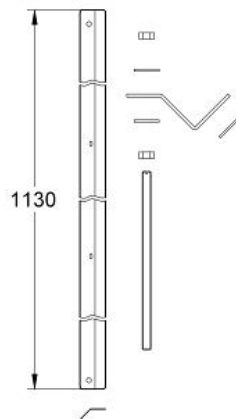

# Rapid SL set for corner installation

MODEL # 38562001

Pure Freude  
an Wasser

**GROHE**

## Product Description:

**Rapid SL**  
set for corner installation

## Standard Specification:

for WC, bidet, wash basin and urinal  
single installation or fitting to a rail  
fitting maximum 625 mm from the corner  
fixing material for corner installation  
2 wall brackets **1.13 m**  
**135°**