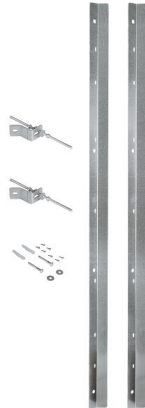

# Rapid SL set for corner installation

MODEL # 38562001

Pure Freude  
an Wasser

**GROHE**

## Product Description:

**Rapid SL**  
set for corner installation

## Standard Specification:

for WC, bidet, wash basin and urinal  
single installation or fitting to a rail  
fitting maximum 625 mm from the corner  
fixing material for corner installation  
2 wall brackets **1.13 m**  
**135°**