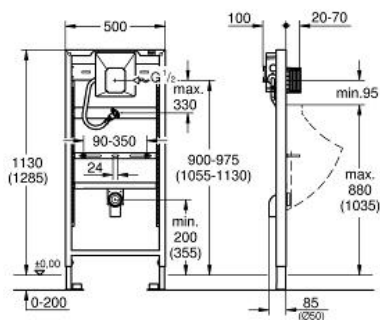

Rapid SL for urinal

MODEL # 38786001

Pure Freude
an Wasser

GROHE