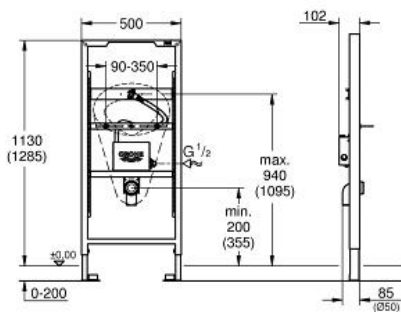

Rapid SL for urinal

MODEL # 39376000

Pure Freude
an Wasser

GROHE

Product Description:

Rapid SL for urinal

Standard Specification:

with roughing-in set for T sensor

1.13 and 1.30 m installation height

for on-the-wall installations or studded walls

Includes:

height adjustable fitting connections

PE-outlet bend 50 mm dia

fixing bolts M8, with fixing device

for the ceramic

inlet connection and inlet connecting set

box for concealed installation

including roughing-in box

water group with stop valve and

flush elbow

without tiling set

without installation set for T sensor electronic