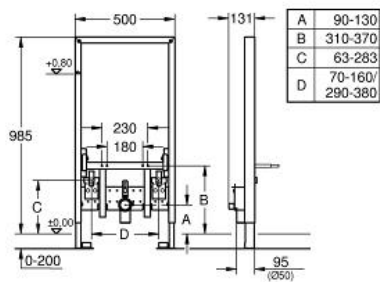

Rapid SL for bidet

MODEL # 38545000

Pure Freude
an Wasser

GROHE

Product Description:

Rapid SL for bidet

Standard Specification:

1.0 m finished installation height

for on-the-wall installations or studded walls
height adjustable fitting connections

Includes:

bidet fixing bolts

PE-outlet bend 50 mm dia

seal Ø 32 mm

fixing material for bidet

wall brackets 38 558 00M (pair) not included and
must be ordered separately

Color:

□ 38545000