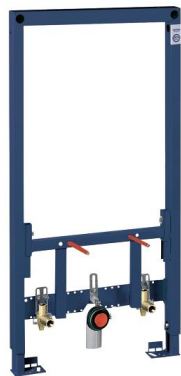

# Rapid SL for bidet

MODEL # 38545000

Pure Freude  
an Wasser

**GROHE**

### Rapid SL for bidet

#### Includes:

bidet fixing bolts

PE-outlet bend 50 mm dia

seal Ø 32 mm

fixing material for bidet

**wall brackets 38 558 00M (pair)** not included and  
must be ordered separately