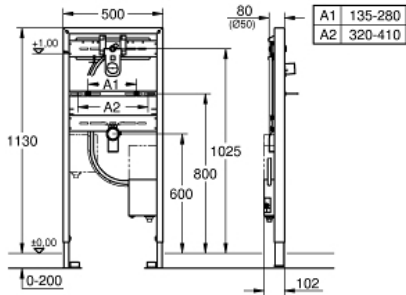

Rapid SL for basin

MODEL # 38748001

Pure Freude
an Wasser

GROHE

Product Description:

Rapid SL for basin

Standard Specification:

with Roughing-in Set for infra-red electronic
Essence E 36 252 000 and Allure E 36 235 000

1.13 m finished installation height

for on-the-wall installations or studded walls
powder coated steel frame
self-supporting

Noise protection set

Chrome flush plate

GROHE Fresh retrofit set:

enables access to concealed cistern

to add a cleaning tablet

(chlorine free tablets only)

Includes

wash basin fixing bolts with

fixing device for ceramic

variable distance of fixing bolts

PE-outlet bend 50 mm dia

seal Ø 32 mm