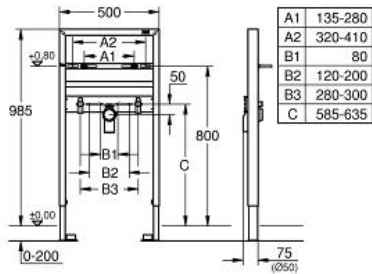

Rapid SL for basin

MODEL # 38541000

Pure Freude
an Wasser

GROHE

Product Description:

Rapid SL for basin

Standard Specification:

1.0 m finished installation height

for on-the-wall installations or studded walls

Includes

wash basin fixing bolts with
fixing device for ceramic
PE-outlet bend 50 mm dia
seal Ø 32 mm

wall brackets 38 558 00M (pair) not included and
must be ordered separately

Color:

□ 38541000