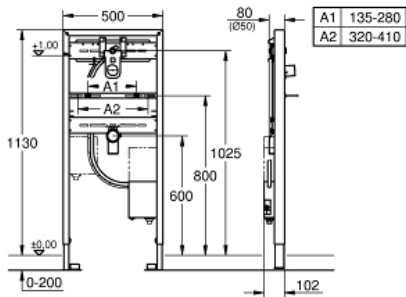

Rapid SL for basin

MODEL # 38748002

Pure Freude
an Wasser

GROHE

Product Description:

Rapid SL for basin

Standard Specification:

for wall mounted fittings
with roughing-in set for infra-red electronic Europlus E 36 042 SD0,

Essence E 36 447 000 and Eurocube E 36 442 000

1.13 m finished installation height

for on-the-wall installations or studded walls

Includes

wash basin fixing bolts with

fixing device for ceramic

variable distance of fixing bolts

PE-outlet bend 50 mm dia

seal Ø 32 mm

pre-mounted roughing-in set

with protecting block

fire-proof pipe for laying electronic

cables

installation box with water group, stop valve and flush elbow

connection with noise protected fitting holder ½"

connecting box for mains supply 230 V

CE approved

for installation with pre-mixed or cold water

wall brackets 38 558 00M (pair) not included and

must be ordered separately

Color:

□ 38748002 Chrome