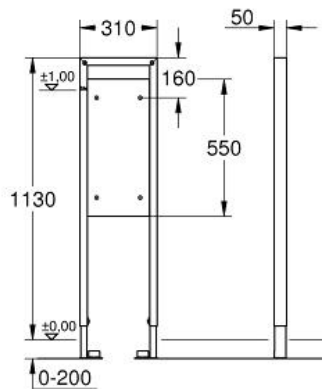

Rapid SL Fixing element

MODEL # 38559001

Pure Freude
an Wasser

GROHE

Product Description:

Rapid SL
Fixing element

Standard Specification:

to fix **support** for the disabled

1.13 m finished installation height

0.31 m wide

powder coated steel frame

waterproof plywood

wall brackets 38 558 00M (pair) not included and
must be ordered separately

Color:

□ 38559001