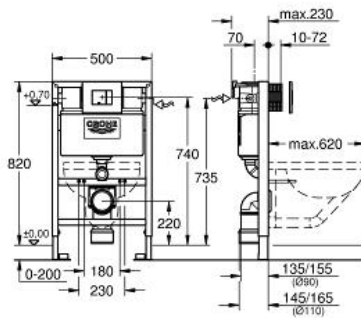

# Rapid SL 4 in 1 set for WC

MODEL # 38885000

Pure Freude  
an Wasser

**GROHE**

#### Standard Specification:

with flushing cistern 6 - 3 l

**0.82 m finished installation height**

for on-the-wall installations or studded walls

#### Details:

200mm height adjustment, lockable when at required height

distance of fixing bolts 180/230 mm

outlet bend Ø 90 mm

depth adjustable

reducer Ø 90/110 mm

**water supply from left/right or back**

including integrated angle valve